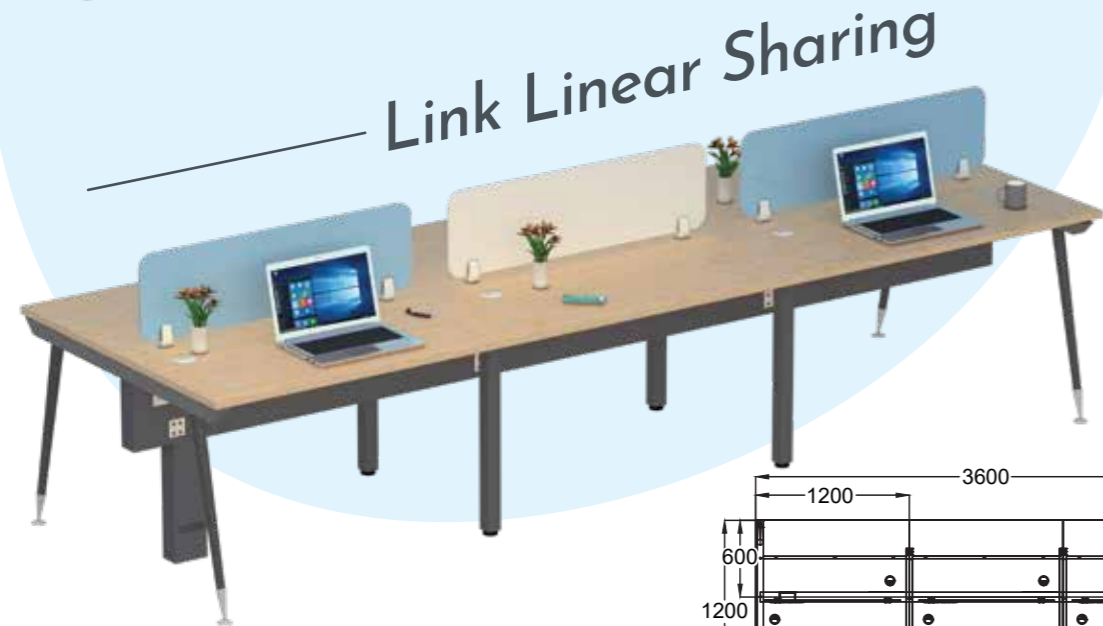

Product Range

Modular Furniture

- Workstation
- Cabin furniture Conference & Boardroom furniture
- Loose furniture
- Cafeteria furniture

Seating Solutions

- Executive chairs
- Ergonomic chairs
- Workstation chairs
- Visitor chairs
- Conference & Boardroom chairs
- Cafeteria chairs
- Soft seating chairs

Living Room Furniture

- Sofa
- Coffee table

Ellan Linear Non-Sharing

Ellan Non-Sharing

Ellan Linear Sharing

Ellan Linear Sharing with Return Glass

Venus 50/75 - NS

Venus 50/75 L - S